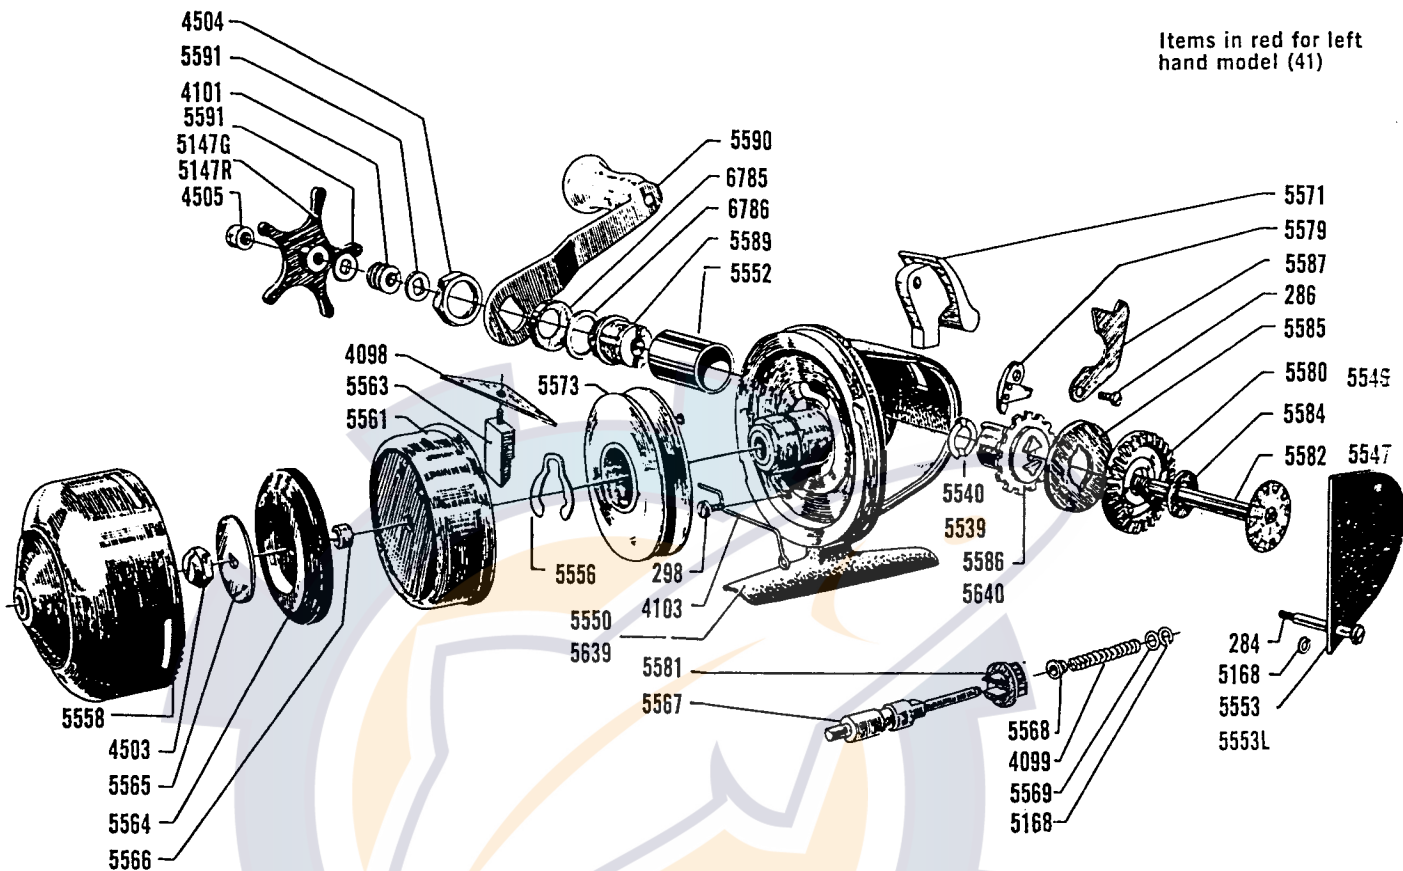

# ABU-MATIC 40-41-60

Prices subject to change without notice

No.	Part Name	Price	No.	Part Name	Price	No.	Part Name	Price
284	Side Plate Screw	(each) .15	5550	Housing (40) (60)	4.75	5580	Drive Gear with Click Spring (40) (60)	2.50
286	Lock Arm Screw	(each) .10	5552	Oilite Bushing	.50	5581	Pinion Gear	1.25
298	Bell Cover Lock Screw	.10	5553	Side Plate (40) (60)	.75	5582	Drive Shaft with Click Plate (40) (60)	1.25
4098	Line Pick Up Spring	.10	5553L	Side Plate (41)	.75	5584	Base Drag Washer	.10
4099	Main Axle Spring	.15	5556	Spool Lock	.10	5585	Drag Pressure Plate	1.00
4101	Brake Spring	.25	5558	Bell Cover	3.00	5586	Anti Reverse Ratchet	1.00
4103	Bell Cover Lock	.25	5561	Winding Cup	5.50	5587	Ratchet Lock Arm	.25
4503	Winding Cup Lock Nut	.20	5563	Line Pick Up	2.10	5589	Handle Bearing	1.00
4504	Handle Bearing Lock Nut	.25	5564	Rubber Cushion	.60	5590	Handle	1.75
4505	Handle Lock Nut (left hand thread)	.15	5565	Cushion Plate	.60	5591	Brake Spring Washer	(each) .10
5147G	Star Wheel (Gold) (40) (41)	1.75	5566	Cushion Spacer	.10	5639	Housing (41)	4.75
5147R	Star Wheel (Red) (60)	1.75	5567	Winding Cup Shaft	2.00	5640	Anti Reverse Ratchet	1.00
5168	"C" Lock	(each) .10	5568	Spring Bearing	.25	6785	Dust Shield	.25
5539	Synchro Slide (41)	.15	5569	"C" Lock Retainer	.10	6786	Felt Oil Retainer	.10
5540	Synchro Slide (40) (60)	.15	5571	Line Release Trigger	.50	9228	Spool Container	.60
5546	Drive Gear with Click Spring (41)	2.50	5573	Spool with Container	2.25			
5547	Drive Shaft with Click Plate (41)	1.25	5579	Anti Reverse Dog	.75			

Please specify both reel model and part numbers when ordering.

## PARTS AND SERVICE AVAILABLE AT THE FOLLOWING REGIONAL FACTORY REPAIR DEPOTS:

**FACTORY SERVICE  
RODS, REELS AND PARTS**

**THE GARCIA SERVICE DEPARTMENT  
329 ALFRED AVENUE  
TEANECK, NEW JERSEY 07666**